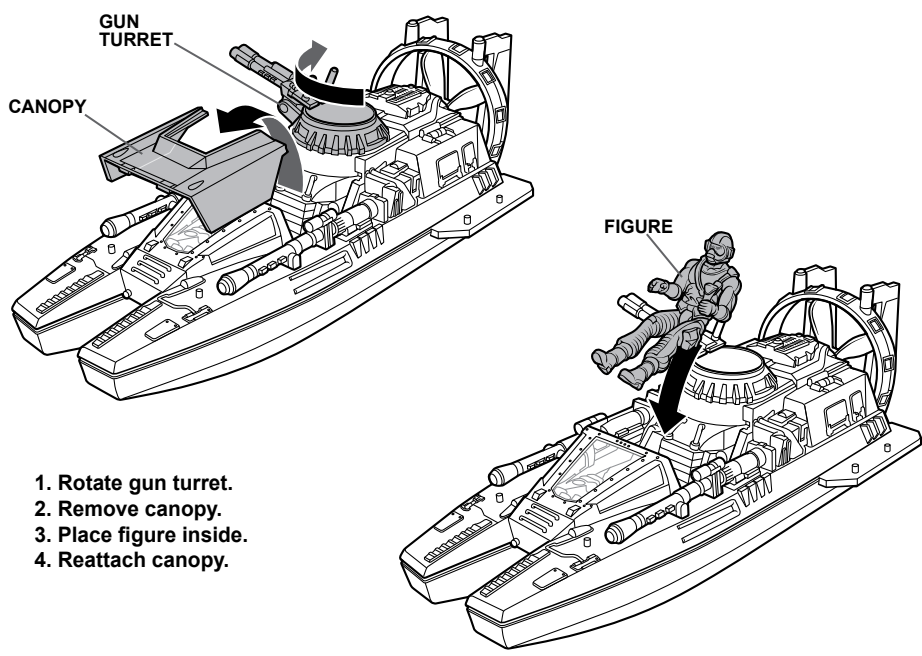

### ASSEMBLY:

1. Assemble fins as shown.

2. Assemble gun turret as shown.

Peel and apply labels as shown.

Apply remaining labels anywhere on the toy.

1. Rotate gun turret.
2. Remove canopy.
3. Place figure inside.
4. Reattach canopy.

- Remove engine panel. Removable panels.
- Turn thumbwheel to spin propeller. Pivot fins. Gun turret rotates.
- Attach torpedo to underside of vehicle.