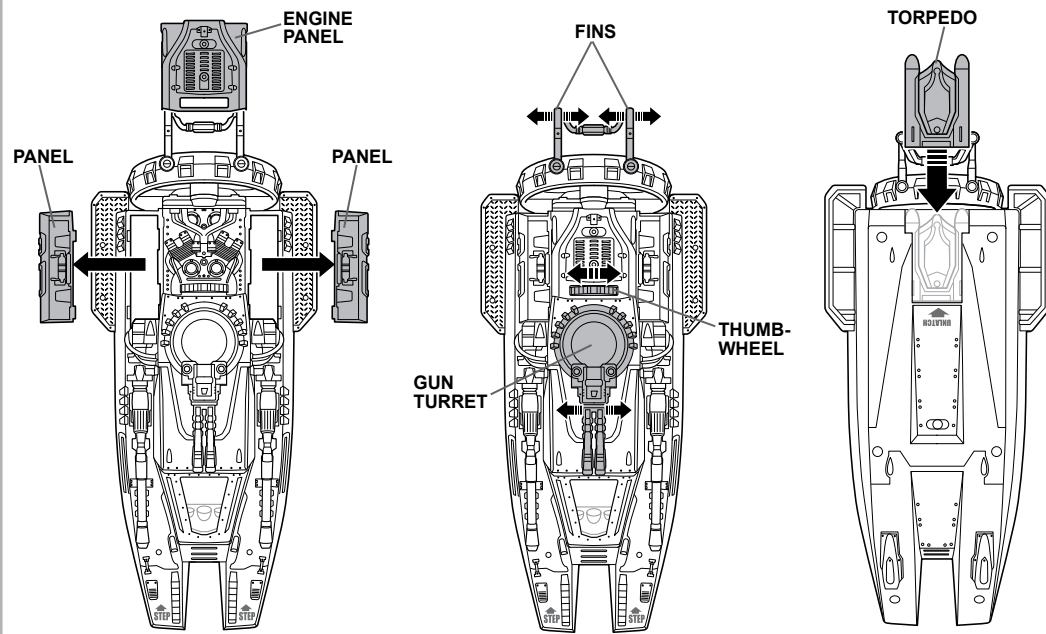

### ASSEMBLY:

1. Assemble fins as shown.

2. Assemble gun turret as shown.

Peel and apply labels as shown.

Apply remaining labels anywhere on the toy.

1. Rotate gun turret.
2. Remove canopy.
3. Place figure inside.
4. Reattach canopy.

- Remove engine panel. Removable panels.
- Turn thumbwheel to spin propeller. Pivot fins. Gun turret rotates.
- Attach torpedo to underside of vehicle.