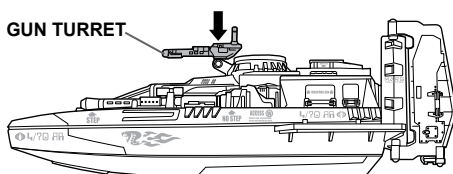

# GI JOE

THE RISE OF COBRA™

AGES 4+

97724/94833 Asst.

**WARNING:**

CHOKING HAZARD-Small parts.  
Not for children under 3 years.

Some assembly required.

### ASSEMBLY:

1. Assemble fins as shown.

2. Assemble gun turret as shown.

Peel and apply labels as shown.

Apply remaining labels anywhere on the toy.

1. Rotate gun turret.
2. Remove canopy.
3. Place figure inside.
4. Reattach canopy.