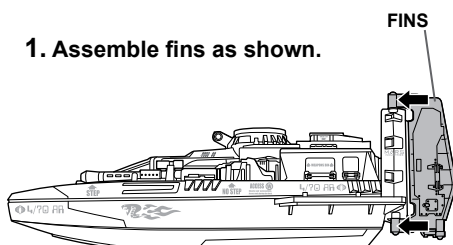

# GI JOE

THE RISE OF COBRA™

AGES 4+

97724/94833 Asst.

**WARNING:**

CHOKING HAZARD-Small parts.  
Not for children under 3 years.

Some assembly required.

### ASSEMBLY:

1. Assemble fins as shown.

2. Assemble gun turret as shown.

Peel and apply labels as shown.

Apply remaining labels anywhere on the toy.

1. Rotate gun turret.
2. Remove canopy.
3. Place figure inside.
4. Reattach canopy.