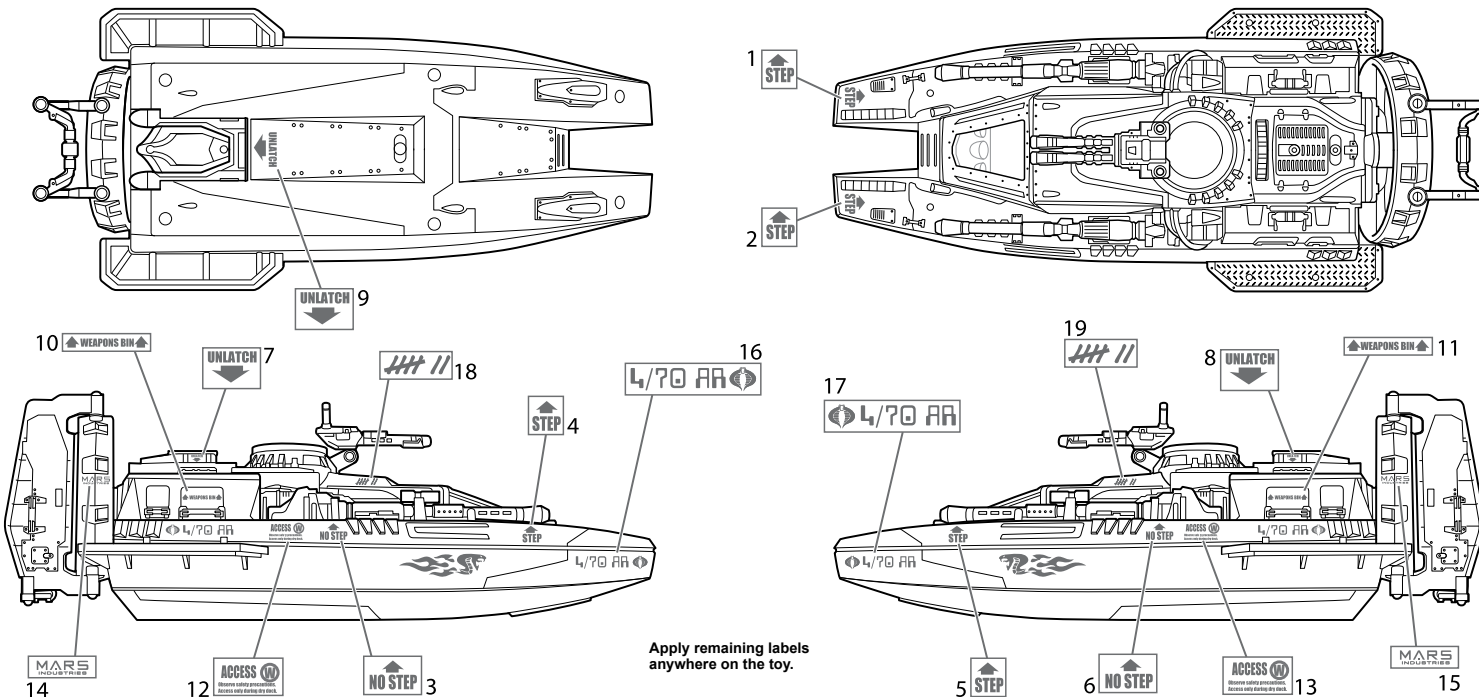

### ASSEMBLY:

1. Assemble fins as shown.

2. Assemble gun turret as shown.

Peel and apply labels as shown.

Apply remaining labels anywhere on the toy.

1. Rotate gun turret.
2. Remove canopy.
3. Place figure inside.
4. Reattach canopy.

- Remove engine panel. Removable panels.
- Turn thumbwheel to spin propeller. Pivot fins. Gun turret rotates.
- Attach torpedo to underside of vehicle.